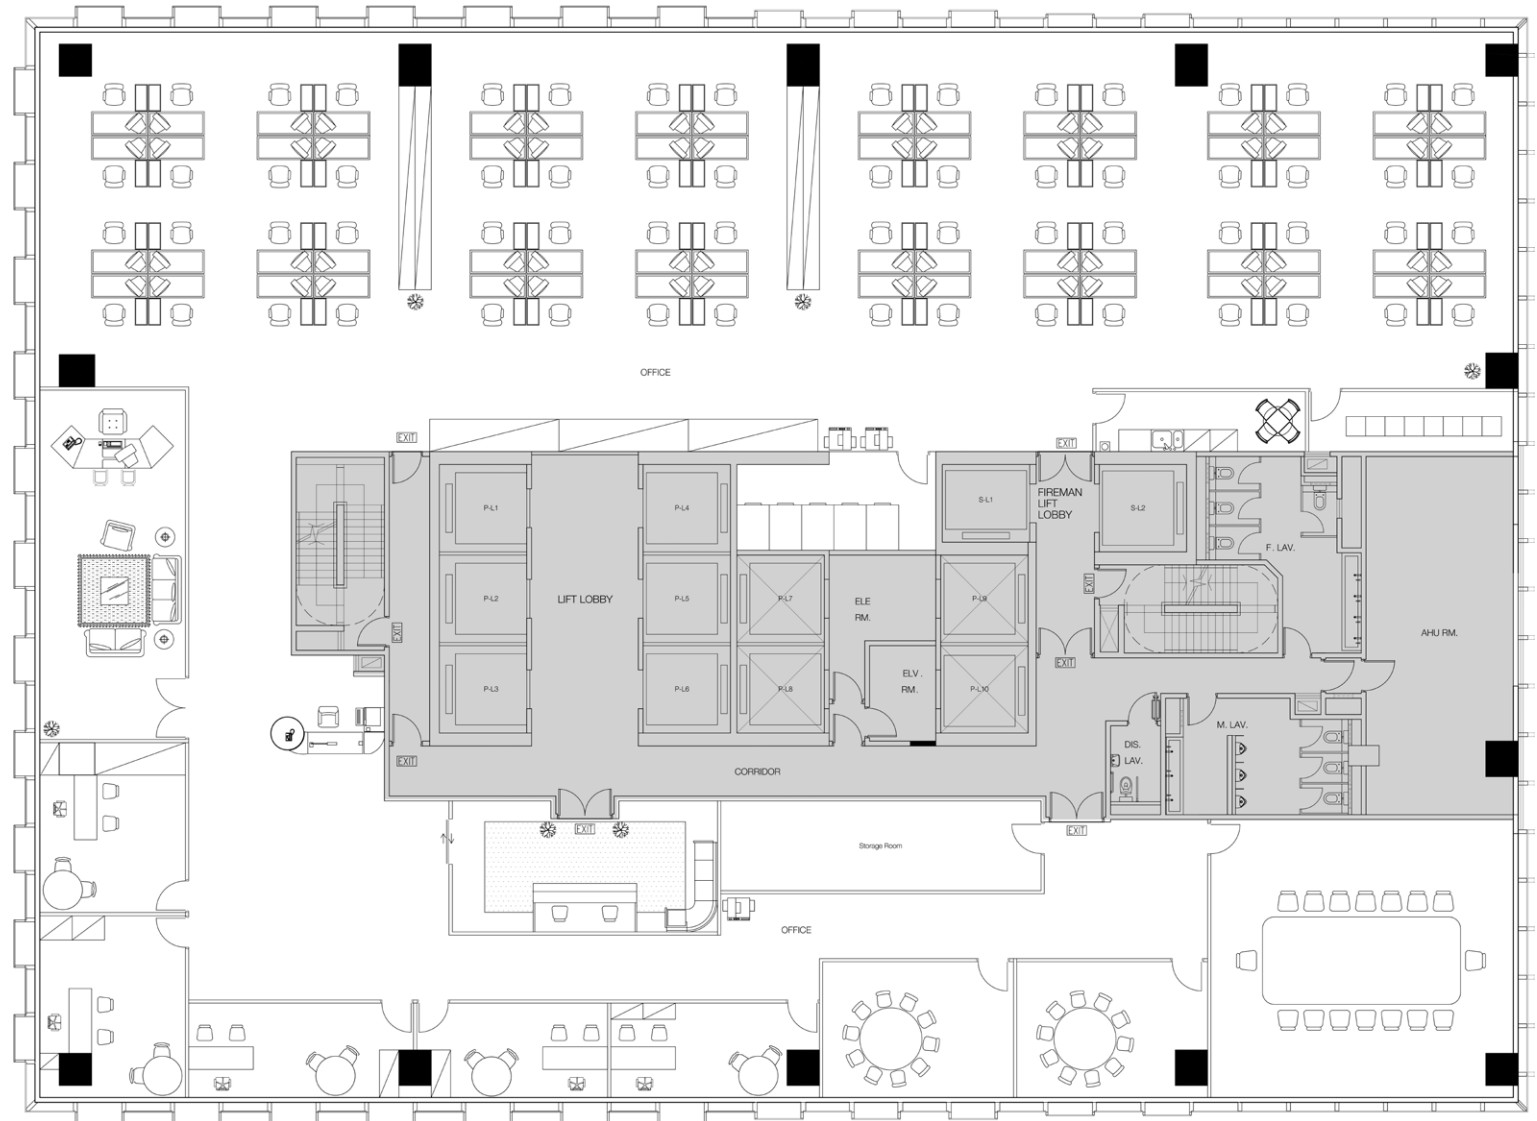

FTLIFE TOWER

TEST FIT GUIDE

SCENARIO 3

Workstation:	65
Office Room:	6
Meeting Room:	3
Total Head Count:	71