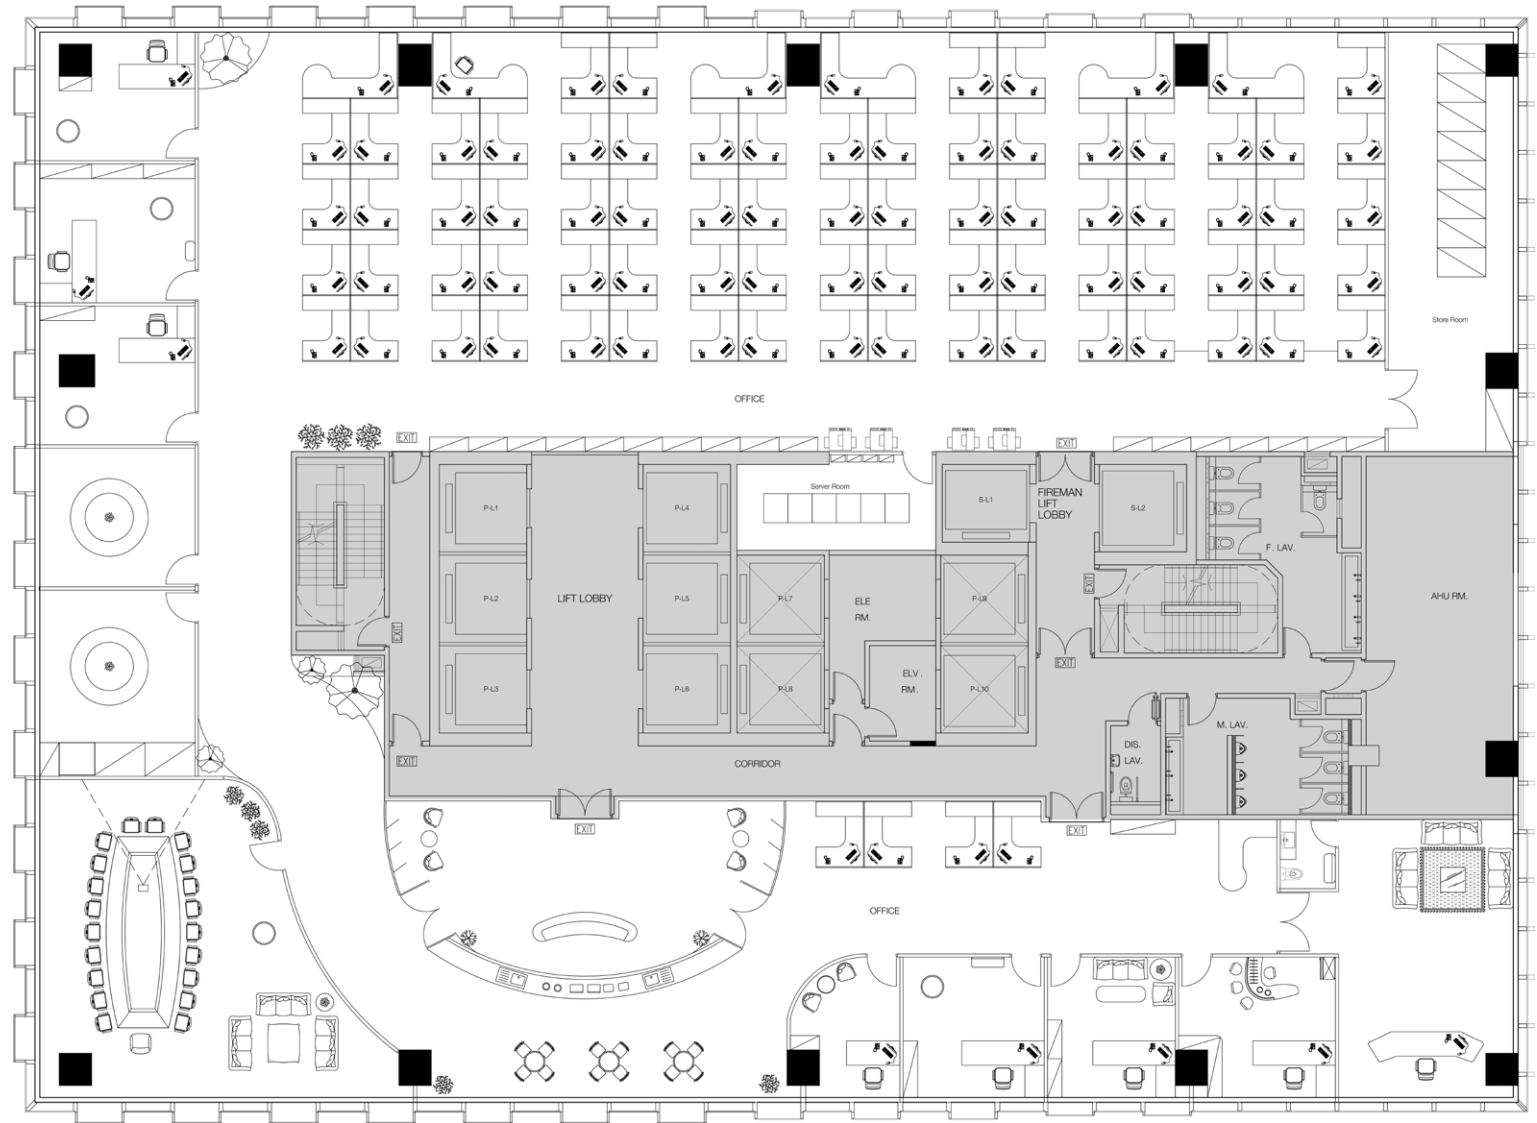

FTLIFE TOWER

TEST FIT GUIDE

SCENARIO 4

Workstation:	85
Office Room:	7
Meeting Room:	3
Total Head Count:	92