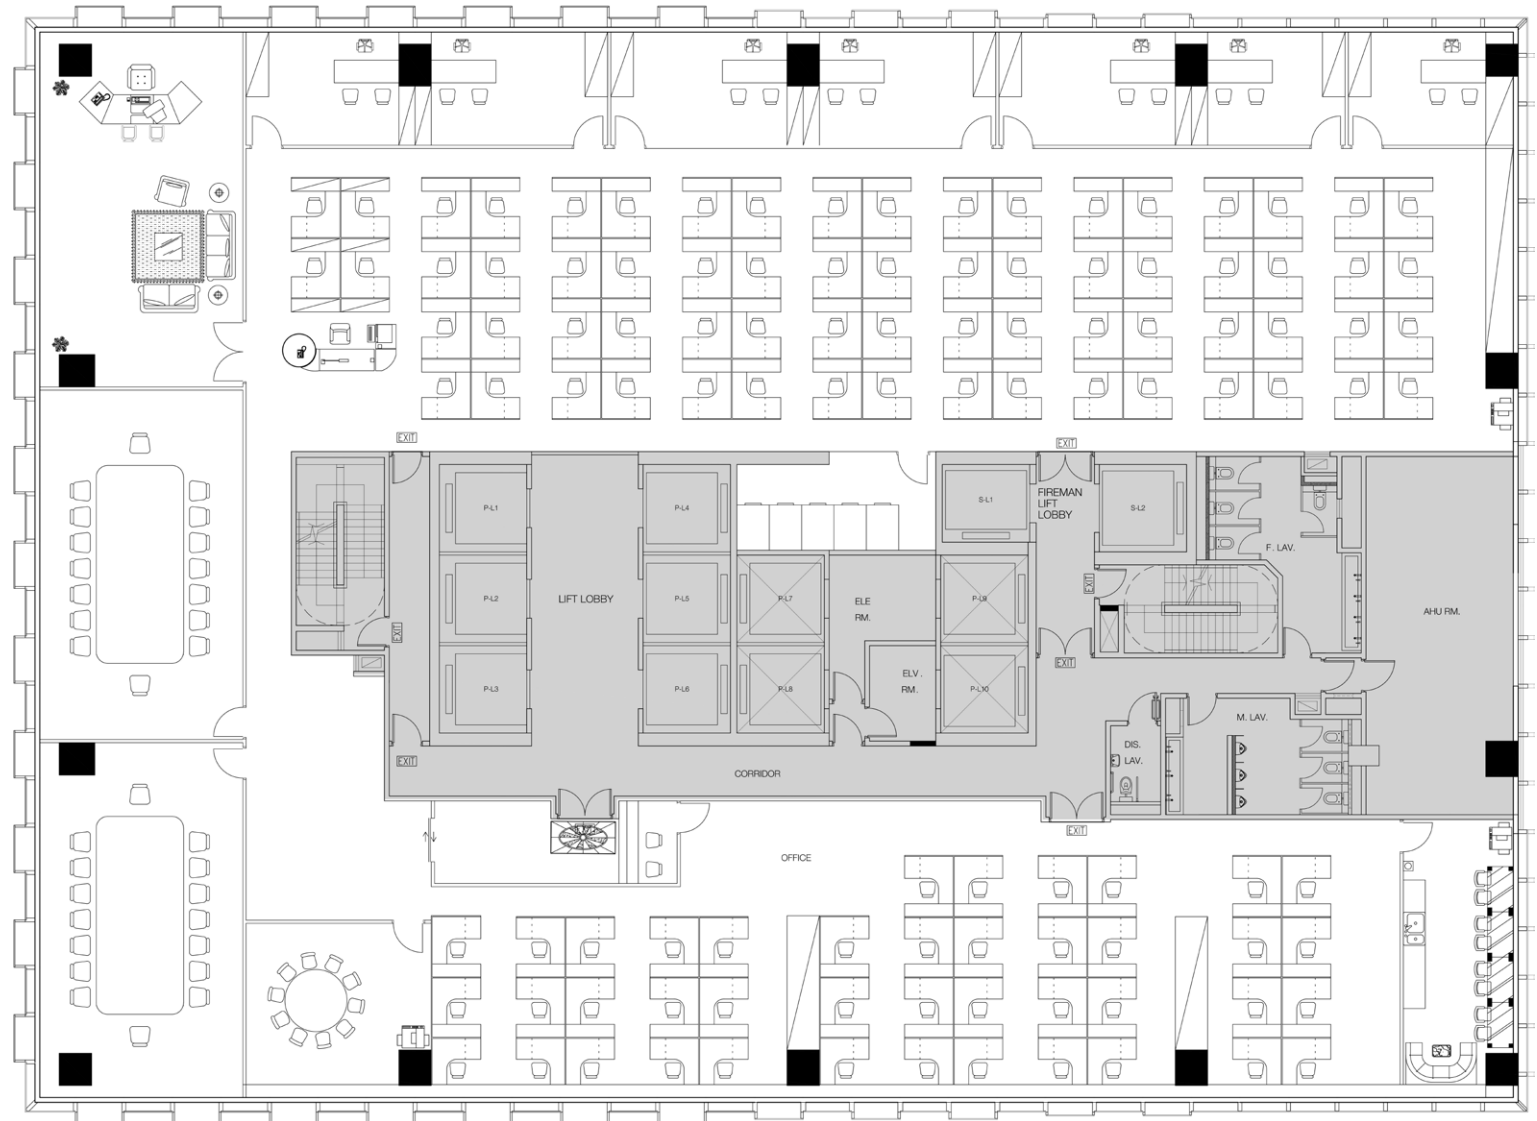

FTLIFE TOWER

TEST FIT GUIDE

SCENARIO 2

Workstation: 111
Office Room: 8
Meeting Room: 3
Total Head Count: 119